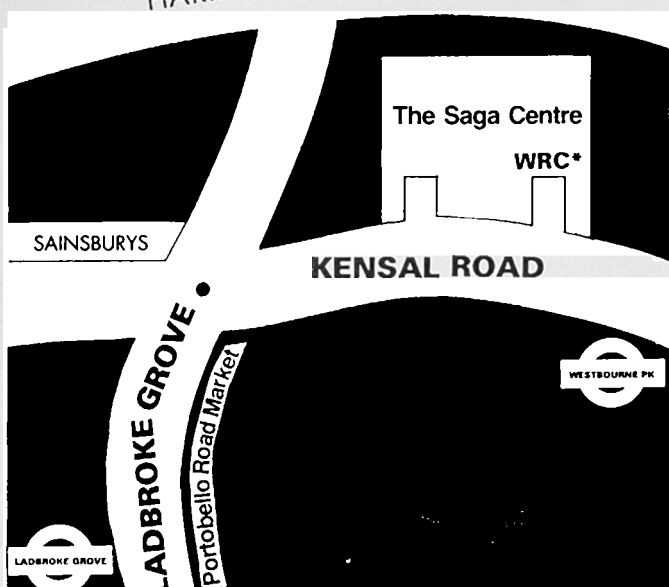

BUSES: 15, 52, 70, 295.

TUBES: LADBROKE GROVE
WESTBOURNE PARK

ACCESS: Wheelchair access to the centre – but not to the toilets.

OPEN: MON - FRI
11am - 4.30pm.
OR BY APPOINTMENT

FUNDED BY

TW.2003.349

FAWCETT LIBRARY
13 JAN '22