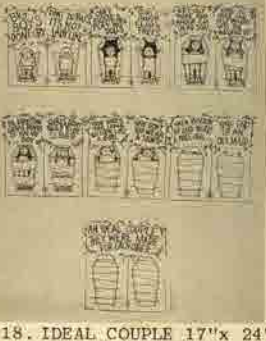

11. A WOMAN'S WORK 20"x 26" 70p red.

12. JANE 20"x 26" 80p red, blue, yellow.

Postage and packing is; 30p for 1 poster 65p for 5 85p for 10 £1.40 for 20 25% discount for bookshops WE ALSO PRINT T-SHIRTS AND POSTERS FOR MEETINGS, EVENTS ETC. AT REASONABLE PRICES.

13. 7 DEMANDS 28"x 13" 70p black.

14. CONTRACEPTION 21"x 31" 80p black, pink/yellow/green.

15. MISS MARCH 20"x 25" 70p green, red.

16. HALF THE SKY 17"x 24" orange, blue. 70p

17. HOUSEWORK 25"x 36" 80p multicoloured.

18. IDEAL COUPLE 17"x 24" dark red on mauve. 70p

19. MY WIFE 21"x 24" 70p blue, red.

20. RACISM 21"x 31" 70p black, red.

21. WOMEN IN ARMAGH 21"x 31" 80p; green, red, black.

22. PROTEST 21"x 28" 80p green, red, yellow, blue.

23. DISC JOCKEY 20"x 26" 70p green.

24. LOVABLE 21"x 31" 80p black, pink, green.

EQUAL OPPORTUNITIES  
COMMISSION  
INFORMATION  
CENTRE 201

2005-548

MISCELLANEOUS  
~~XXXXXXXXXX~~

This book is to be returned on or before  
the last date stamped below.